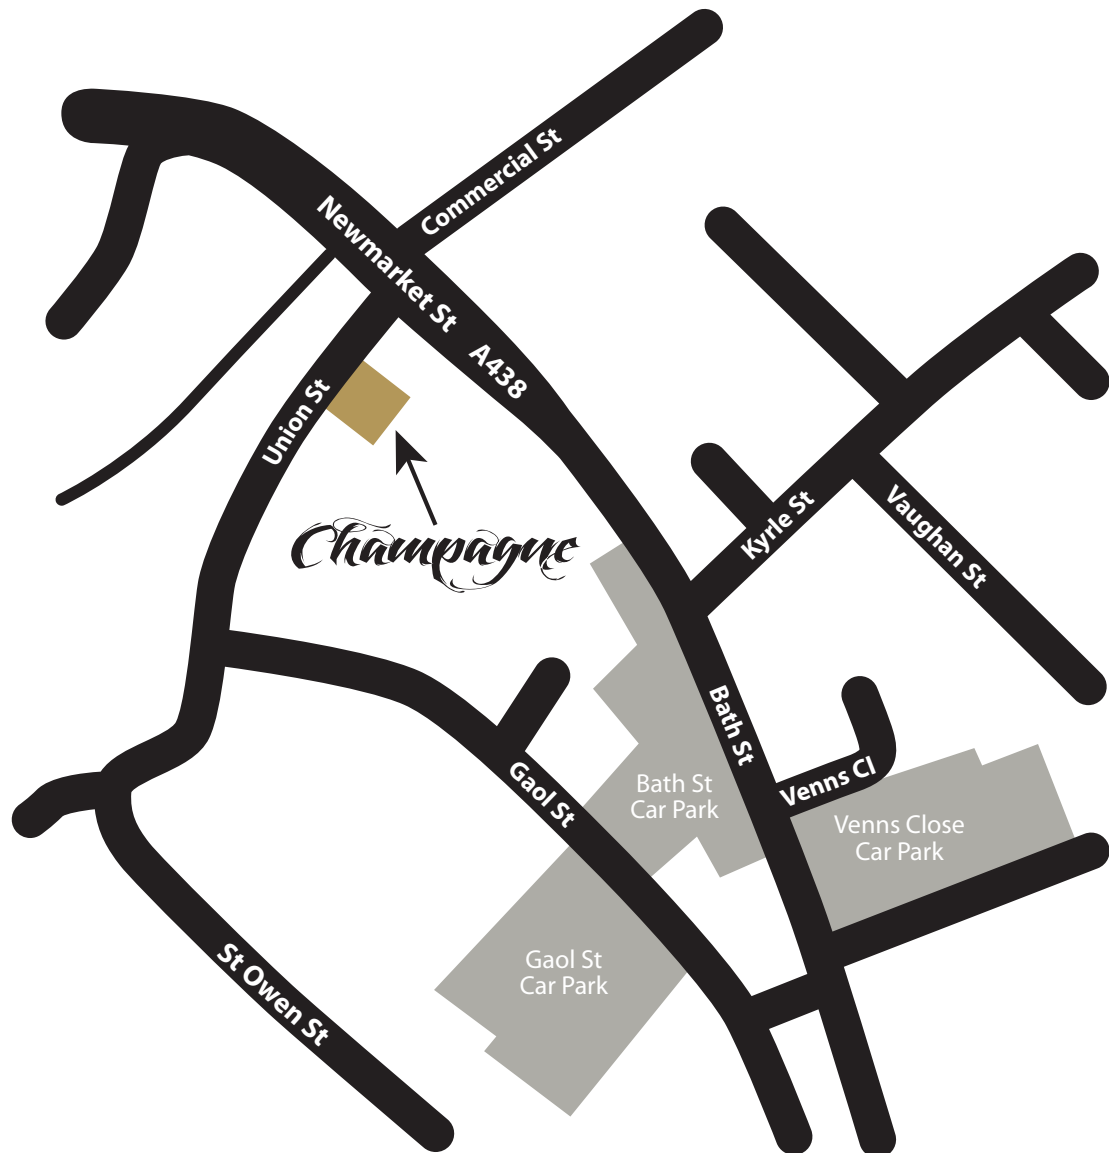

Champagne Signature
14-15 Union Street
Hereford HR1 2BT
T: 01432 357 750 or 01432 508 576
www.champagnesignature.co.uk

Champagne
SIGNATURE

Parking

There are 3 car parks all within 5 minutes walk of the restaurant. **Bath Street Car Park is only £1 after 6pm.** There is also a layby outside the restaurant perfect for dropping off guests or for picking up a takeaway.

INDIAN DINING • BAR • TAKEAWAY